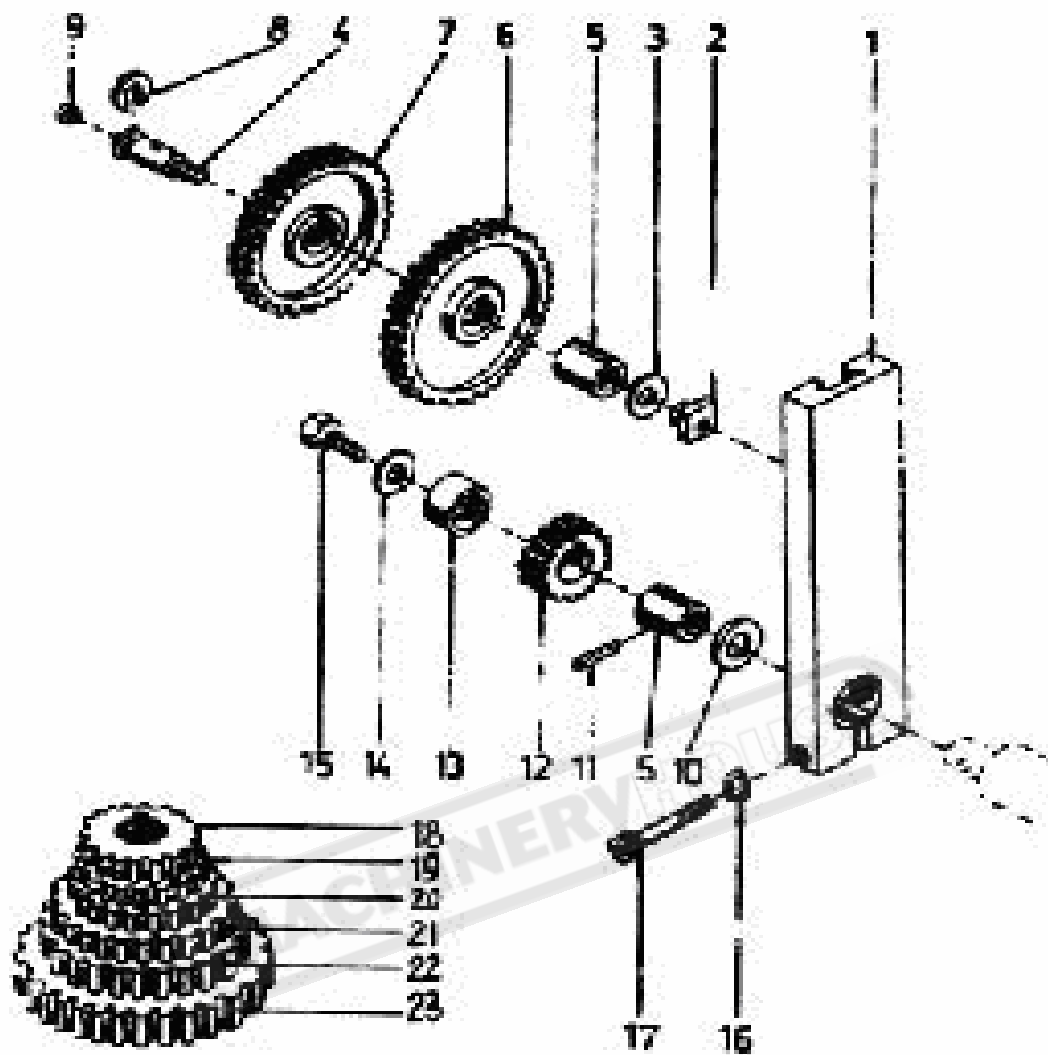

Quadrant Assembly

1-----2003-----	Bracket	13-----2008-----	Spacing Ring
2-----2004-----	T-Nut	14-----TS-1550041-----	Washer
3-----TS-1550041-----	Washer	15-----TS-150302-----	Cap Screw M6X8
4-----2005-----	Shaft	16-----TS-155104-----	Lock Washer 6
5-----2009-----	Bushing	17-----TS-150308-----	Cap Screw M6X35
6-----2001-----	Gear 127T	18-----2010-----	Gear 28T
7-----2002-----	Gear 120T	19-----2011-----	Gear 36T
8-----2006-----	Washer	20-----2012-----	Gear 42T
9-----BD920N-Q09-----	Oil Port 6	21-----2013-----	Gear 45T
10-----TS-1550071-----	Washer	22-----2014-----	Gear 60T
11-----BD920N-Q11-----	Pin 4x12	23-----2015-----	Gear 80T
12-----2007-----	Gear 30T