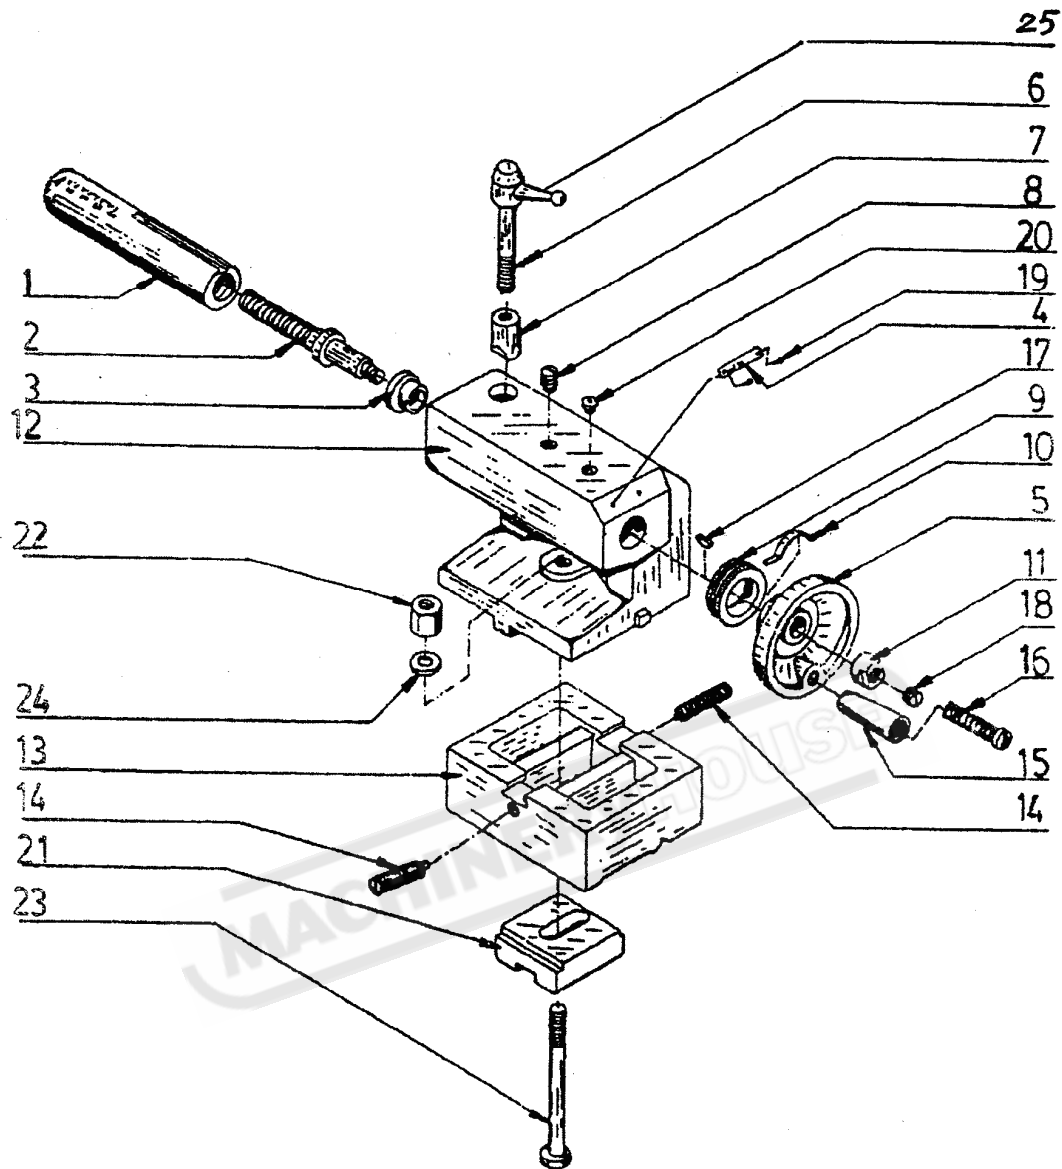

Tailstock-1 Assembly

1-----8009-----Tailstock Ram	14----TS-152406-----Set Screw M8X25
2-----8010-----Lead Screw	15----4001-----Handle
3-----8011-----Bushing	16----4002-----Screw
4-----8012-----Off Set Indicator Plat	17----BD920N-T17-----Key 3X13
5-----8013-----Hand Wheel	18----TS-152401-----Set Screw M8X8
6-----8008-----Screw	19----BD920N-T19-----Rivet 2x4
7-----8001-----Clamp	20----BD920N-T20-----Oil Port 6
8-----BD920N-T08-----Set Screw M5X8	21----8015-----Clamping Plate
9-----8016-----Micrometer Collar	22----8006-----Nut M8
10----5023-----Feed Spring	23----8007-----Screw
11----8014-----Nut	24----TS-1550061-----Washer 8
12----8005-----Tailstock Body	25----8017-----Lever
13----8002-----Tailstock Base