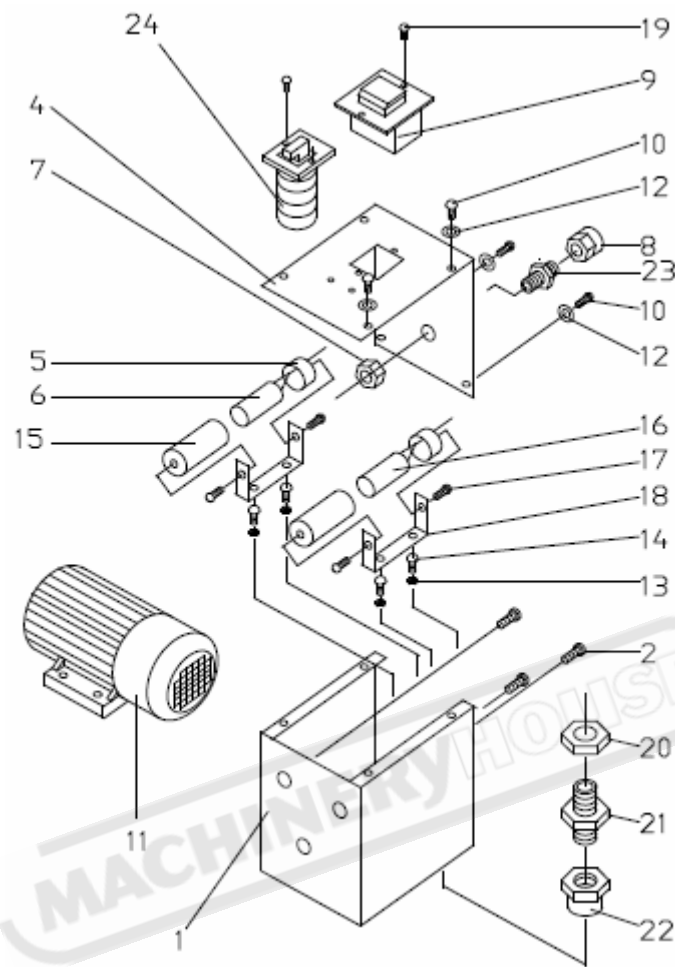

Electrical-2 Assembly

1-----10002-----Housing	13-----TS-1540031-----Nut M4
2-----BD920N-E02-----Cap Screw M5X10	14-----TS-150202-----Cap Screw M4X8
4-----10001-----Cover	15-----10003-----Cover
5-----BD920N-E05-----Cover	16-----10004-----Small Condenser
6-----BD920N-E06-----Big Condenser	17-----10005-----Cap Screw M4X6
7-----BD920N-E07-----Nut M16X1.5	18-----10006-----Clip
8-----BD920N-E08-----Nut M16X1.5	19-----10007-----Cap Screw M4X16
9-----BD920N-E09-----Switch KJD17B	20-----10008-----Nut M24X1.5
10-----BD920N-E10-----Cap Screw M5X8	21-----10009-----Screw
11-----BD920N-E11-----Motor	22-----10010-----Nut M24X1.5
12-----TS-155103-----Washer 5	23-----10011-----Screw
	24-----BD920N-E091-----Switch ZH-A