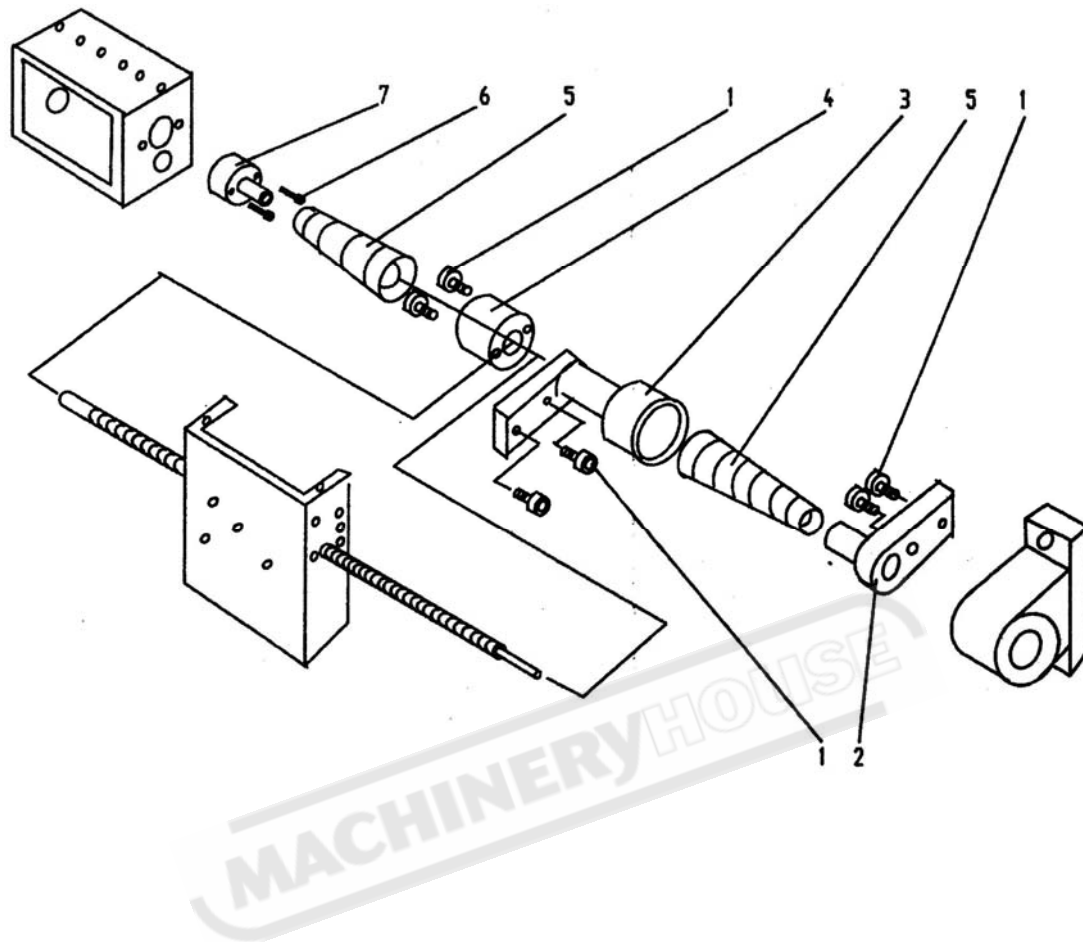

Feed Screw Assembly (optional accessories)

- 1----GB301-----Cap Screw M4X10
- 2----P09301-----Bracket
- 3----P09302-----Bracket
- 4----P09303-----Bracket
- 5----P09304-----Screw Cover
- 6----GB302-----Cap Screw M4X35
- 7----P09305-----Bracket