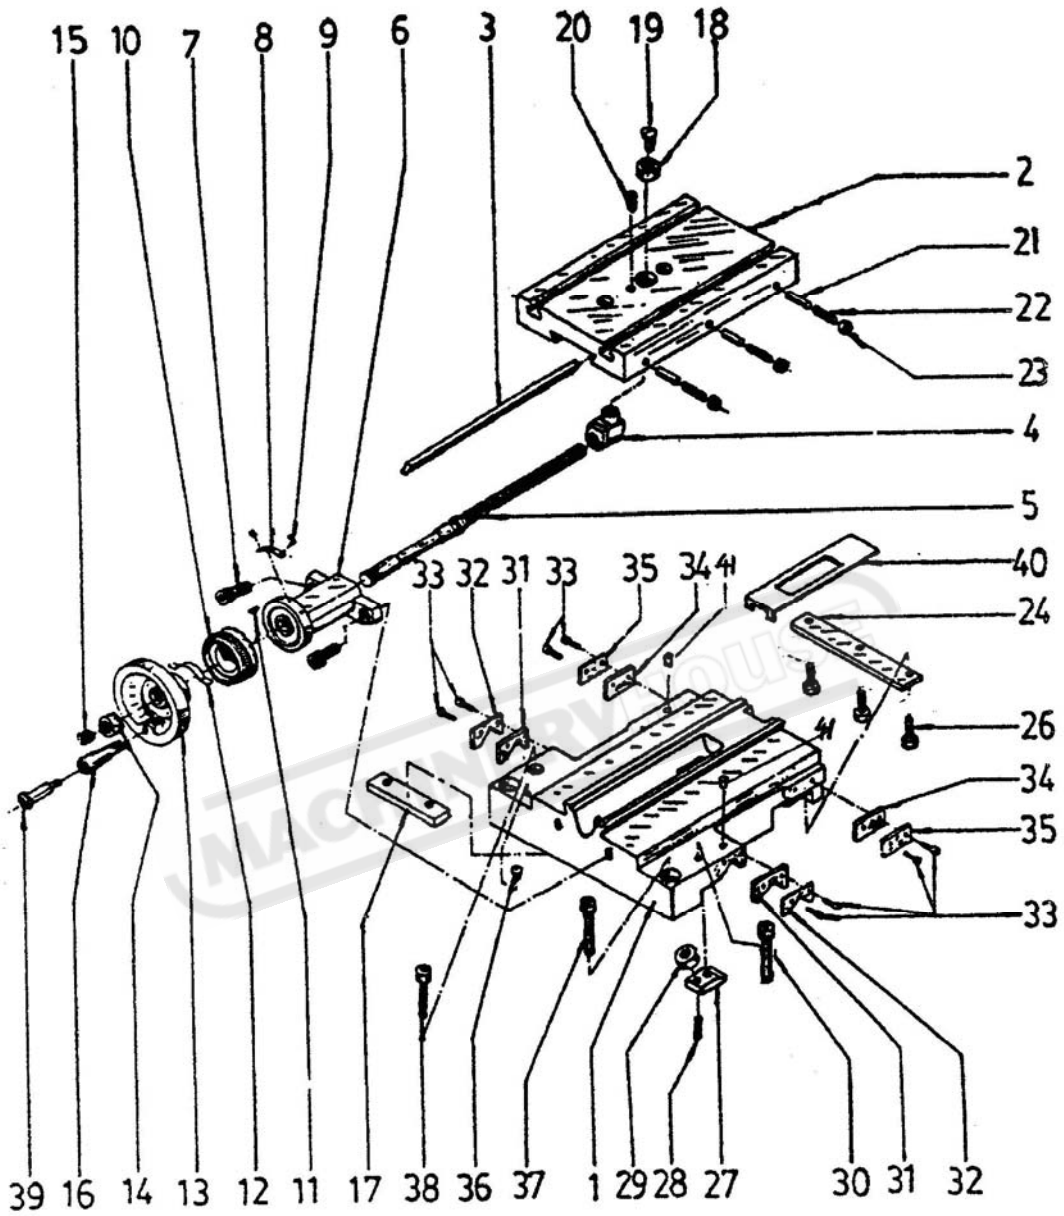

Apron Assembly (con'd)

37A	4016A	Gear	18T
38	BD920N-A38	Key	4x11
39	4012	Worm Gear	42T
40	BD920N-A40	Ring	12
41	4017	Half Nut	
42	4019	Locking Cam	
43	4020	Guide	
44	BD920N-A44	Ring	8
45	TS-150105	Hex Socket Cap Screw	M4x16
46	BD920N-A46	Set Screw	M5X25
47	TS-1540031	Hex Nut	M5
48	4030	Control Block	
49	4032	Joint Plate	
50	TS-150106	Hex Socket Cap Screw	M4x20
51	TS-150204	Cap Screw	
52	4031	Screw	
53	4036	Thread Dial Body	
54	4029	Worm Gear	64T
55	4028	Shaft	
56	BD920N-A56	Key	3x10
57	TS155006	Lock Washer	8
58	TS154006	Hex Nut	M8
59	4027	Dial	
60	BD920N-A60	Screw	M6X6
61	4024	Pointer	
62	BD920N-A62	Rivet	2x4
63	TS-150313	Hex Socket Cap Screw	
64A	4023A	Apron Cover	
74	4074	Pin	3x6
75	4075	Cap Screw	M5x12
76	4076	Cap Screw	M5x10
77	4077	Flat Washer	5
78	4078	Bushing	
79	4079	Key	3x8

Saddle and Cross Slide Assembly