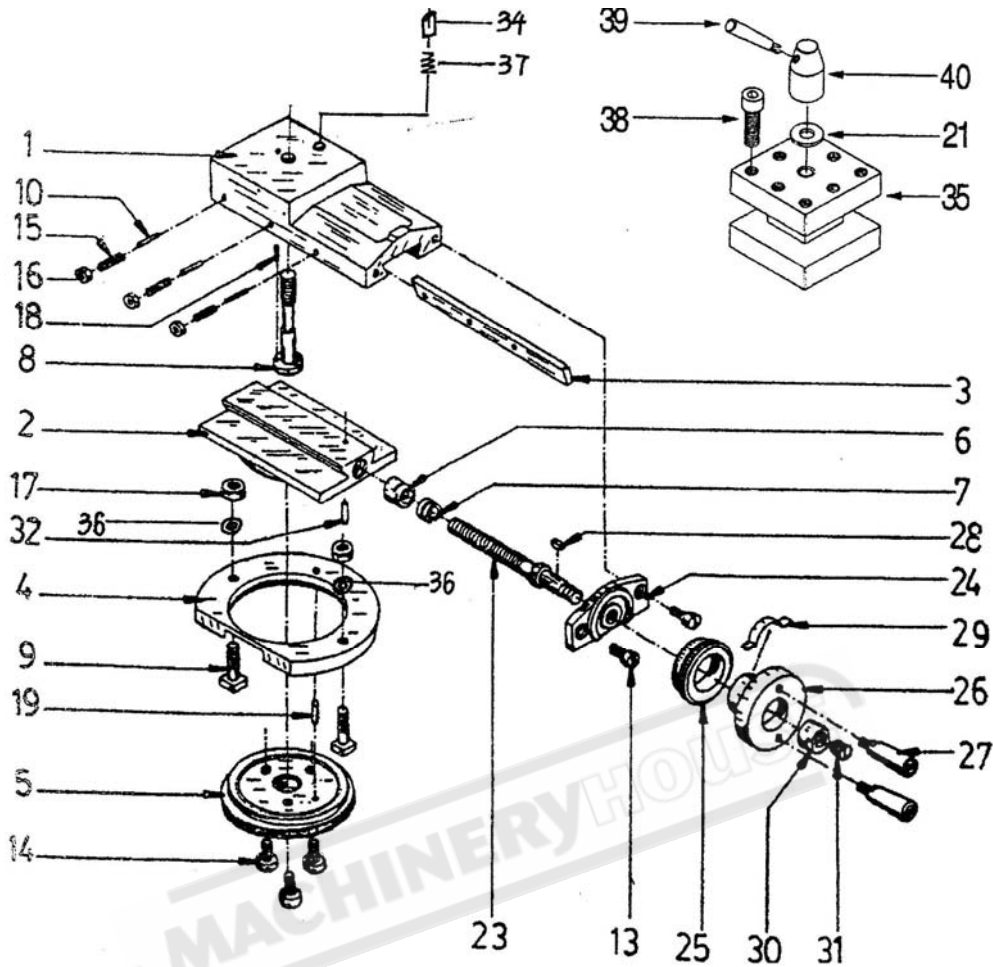

Top Slide Assembly

1-----5011-----Longitudinal Slide	23----5012-----Lead Screw
2-----5010-----Swivel Base	24----5043-----Lead Screw Mount
3-----5028-----Gib	25----5004-----Micrometer Collar
4-----5008-----Clamping Ring	26----5031-----Handwheel
5-----5009-----Micrometer Pan	27----5015-----Handle
6-----5013-----Lead Screw Nut	28----BD920N-TS28-----Key 3x13
7-----5014-----Adjusting Screw	29----5023-----Feed Spring
8-----5033-----Screw	30----5022-----Nut
9-----5007-----T-Screw	31----BD920N-TS31-----Set Screw M8X6
10----5027-----Pin	32----BD920N-TS32-----Lock Pin 3x12
13----TS-150202----- Cap Screw M5X10	34----5035-----Pin
14----BD920N-TS14----- Screw M6X12	35----5045-----Tool Rest
15----TS-152104-----Set Screw M4X10	36----5046-----Washer 6
16----TS-1550021-----Nut M4	37----5047-----Spring
17----TS-1550041-----Nut M6	38----5048-----Cap Screw M8X30
18----BD920N-TS18-----Lock Pin 3x8	39----5049-----Lock Handle
19----BD920N-TS19-----Lock Pin 3x14	40----5050-----Lock Nut