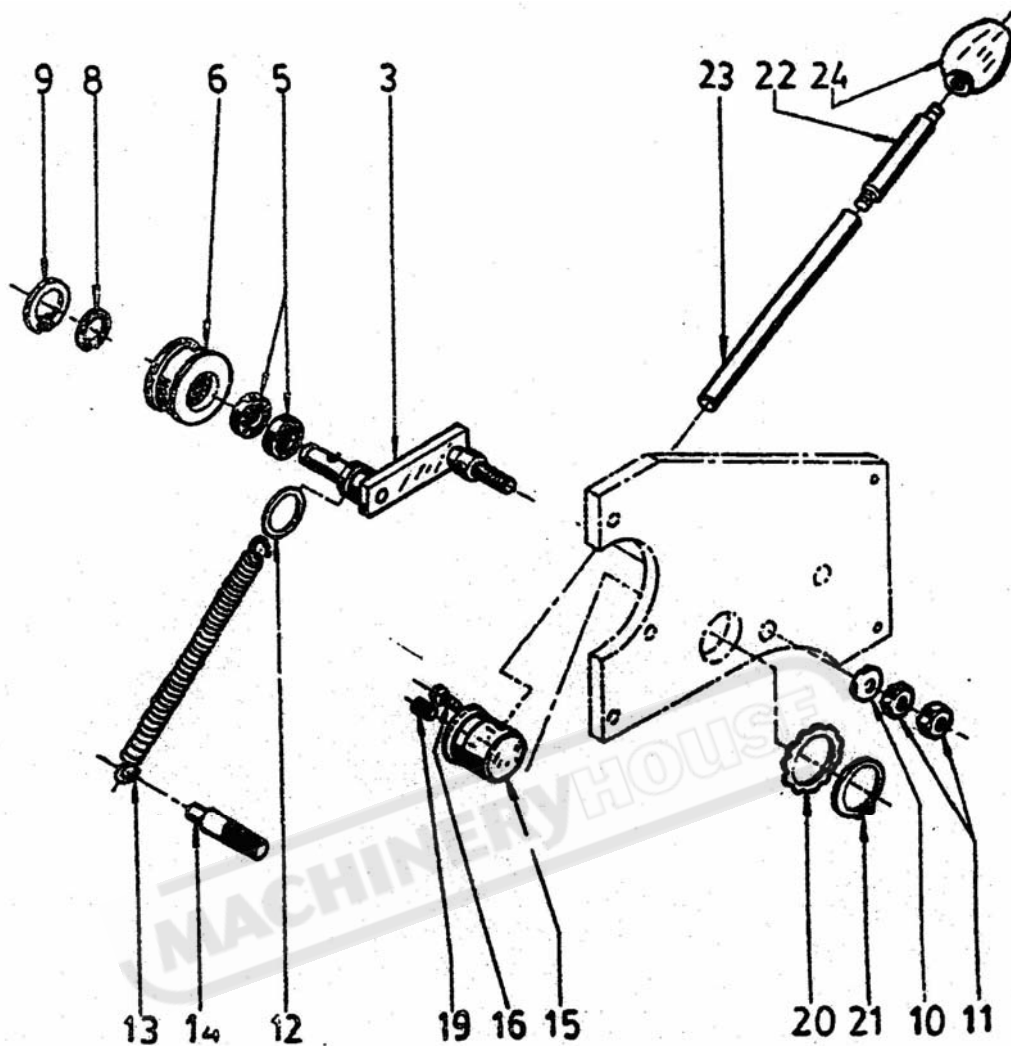

Tension Roller Assembly

3-----1035-----Shaft	14----1050-----Stud Bolt
5-----BD920N-TR05-----Ball Bearing	15----1032-----Toggle
6-----1039-----Roller	16----1051-----Cap Screw M6X12
8-----BD920N-TR08-----Snap Ring 12	19----TS-152403-----Set Screw M8X8
9-----BD920N-TR09-----Snap Ring 28	20----1034-----Wave Washer
10----TS1550071-----Washer	21----BD920N-TR21-----Snap Ring 34
11----TS1540071-----Nut M10	22----1042-----Lever
12----1036-----Washer	23----1043-----Lever
13----1037-----Spring	24----1044A-----Knob