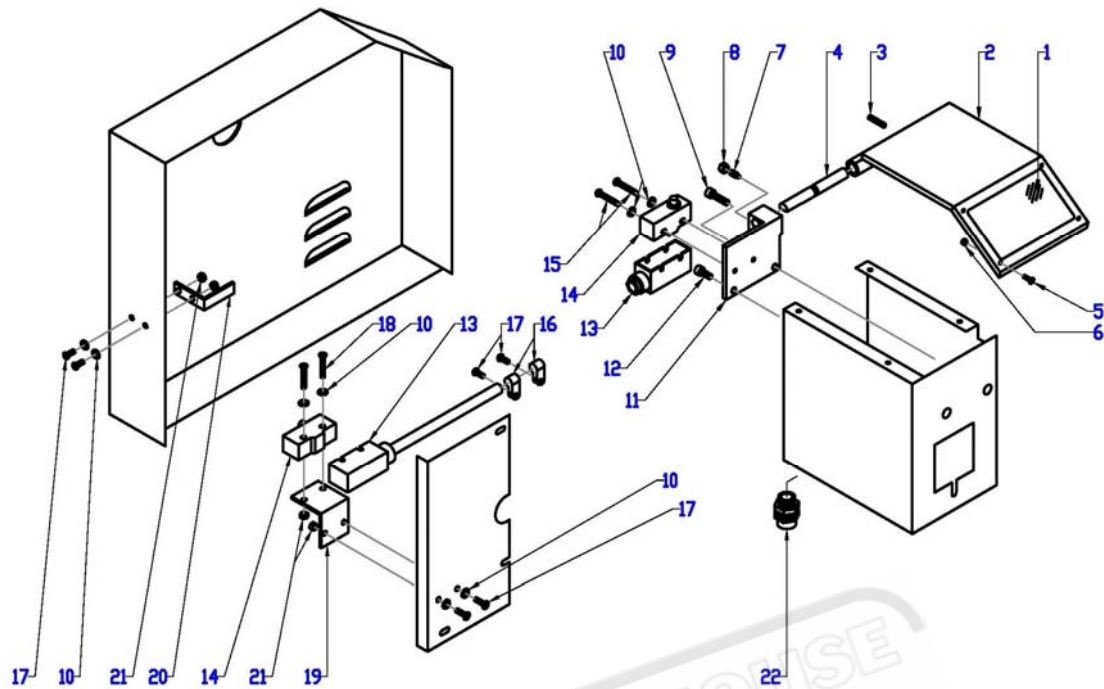

Chuck Cover Assembly (optional accessories)

1----	16001A-----	Protecting glass
2----	16002A-----	Iron cover
3----	GB16001A-----	Pin 4X16
4----	160003A-----	Shaft
5----	GB16002A-----	Cap Screw M4X8
6----	GB16003A-----	Hex Nut M4
7----	GB16004A-----	Set Screw M5X10
8----	GB16005A-----	Hex Nut M5
9----	GB16006A-----	Cap Screw M5X12
10----	GB16007A-----	Washer 4
11----	16003A-----	Bracket
12----	GB16008A-----	Cap Screw M5X10
13----	GB16009A-----	Swich Cover
14----	GB16010A-----	Swich LXW5-11D1
15----	GB16011A-----	Cap Screw M4X25
16----	GB16012-----	Clamp
17----	GB16013A-----	Cap Screw M4X8
18----	GB16014A-----	Cap Screw M4X30
19----	16004A-----	Bracket
20----	16005A-----	Bracket
21----	GB16015A-----	Hex Nut M4
22----	GB16016A-----	Strain Relief PG9