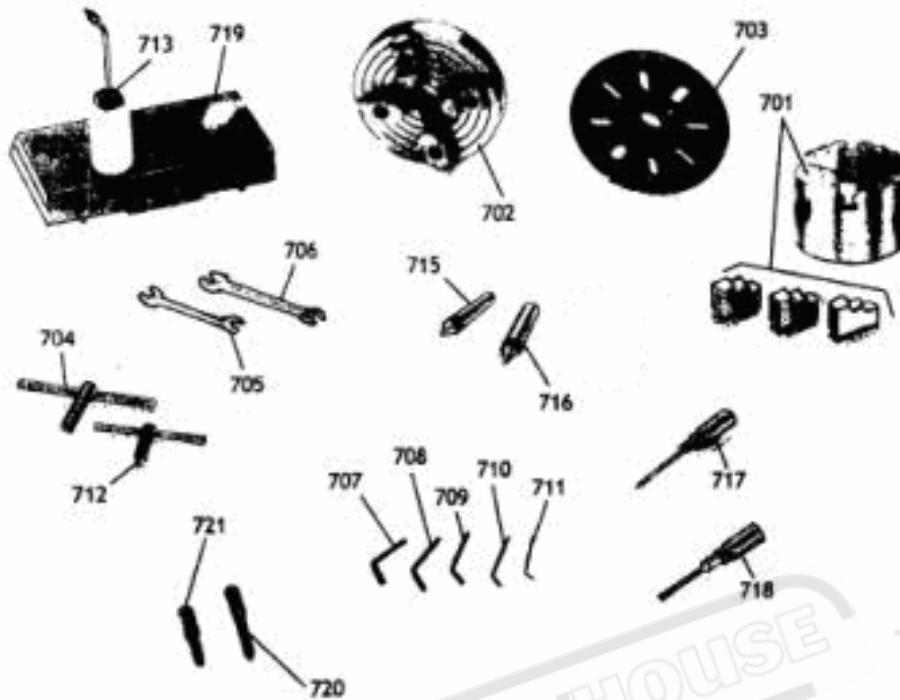

Accessories

701-----	100mm(4")	Three-Jaw Chuck
702--	187mm (7")	Four-Jaw Chuck (optional accessories)
703-----	190mm (7.5")	Face Plate (optional accessories)
704-----		Four-Jaw Chuck Key (optional accessories)
705-----		Combination Wrench 8/10mm
706-----		Combination Wrench 12/14mm
707-----		Hex Wrench 6mm
708-----		Hex Wrench 5mm
709-----		Hex Wrench 4mm
710-----		Hex Wrench 3mm
711-----		Hex Wrench 2mm
712-----		Three-Jaw Chuck Key
713-----		Oil Bottle
715-----		Dead Center MT#2
716-----		Dead Center MT#3
717-----		Phillips Screwdriver
718-----		Standard Screwdriver
719-----		Tool Box
720-----		Spindle Lever
721-----		Chuck Lever